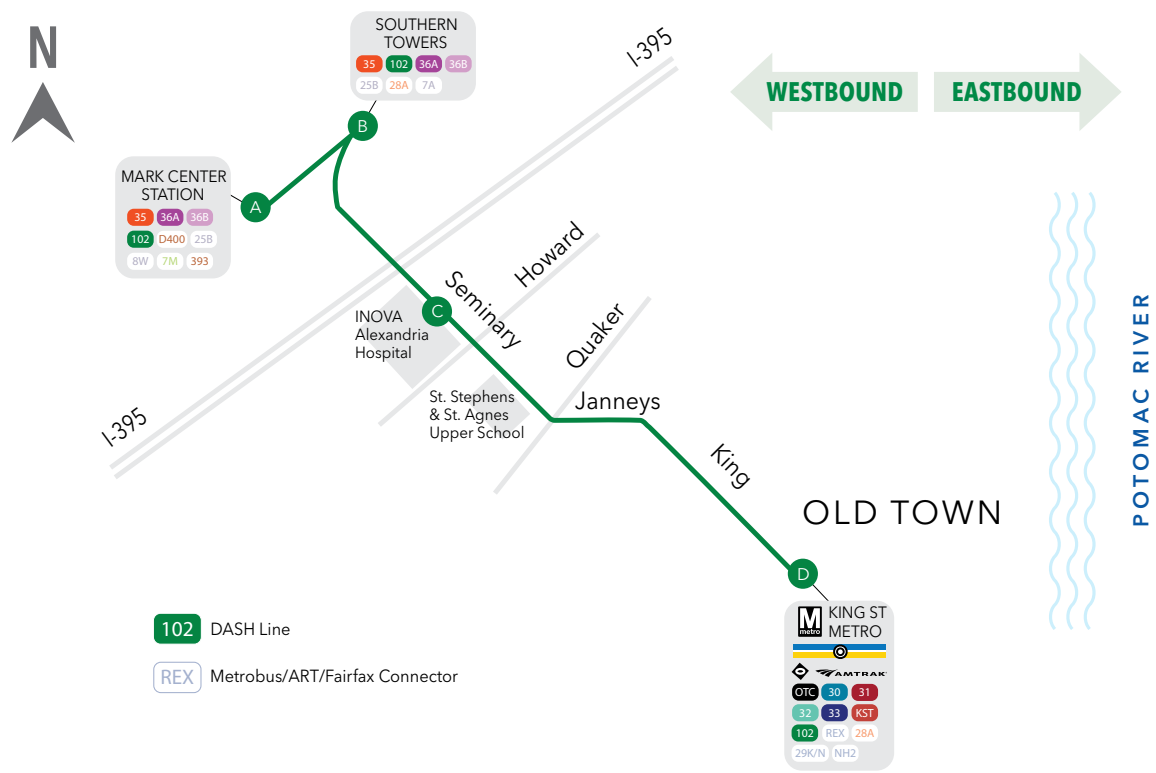

LINE 102

Eastbound

Serving
Mark Center > Southern Towers > Alexandria Hospital >
Seminary Rd/Janneys Ln > King St Metro

Mark Center → **M** King Street

	BAY 3 MARK CENTER STATION ID #4001014	GRAHAM BUILDING SOUTHERN TOWERS ID #4000360	INOVA ALEXANDRIA HOSPITAL ID #4000829	KING ST METRO FINAL STOP
	A	B	C	D
MONDAY - FRIDAY	5:00a	5:02a	5:09a	5:23a
	5:30a	5:32a	5:39a	5:53a
	6:00a	6:02a	6:09a	6:23a
	6:30a	6:32a	6:39a	6:53a
	7:00a	7:02a	7:09a	7:23a
	7:30a	7:32a	7:39a	7:53a
	8:00a	8:02a	8:09a	8:23a
	8:30a	8:32a	8:39a	8:53a
	9:00a	9:02a	9:09a	9:23a
	9:30a	9:32a	9:39a	9:53a
	10:00a	10:02a	10:09a	10:23a
	11:00a	11:02a	11:09a	11:23a
	12:00p	12:02p	12:09p	12:23p
	1:00p	1:02p	1:09p	1:23p
	2:00p	2:02p	2:09p	2:23p
	3:00p	3:02p	3:09p	3:23p
	3:30p	3:32p	3:39p	3:53p
	4:00p	4:02p	4:09p	4:23p
	4:30p	4:32p	4:39p	4:53p
	5:00p	5:02p	5:09p	5:23p
5:30p	5:32p	5:39p	5:53p	
6:00p	6:02p	6:09p	6:23p	
6:30p	6:32p	6:39p	6:53p	
7:00p	7:02p	7:09p	7:23p	
7:30p	7:32p	7:39p	7:53p	
8:00p	8:02p	8:09p	8:23p	

Holidays with Service Changes

Holidays with Sunday Service

5/26 (Memorial Day), 7/4 (Independence Day), 9/1 (Labor Day), 11/27 (Thanksgiving Day), 12/25 (Christmas Day), 1/1/2026 (New Year's Day)

Holidays with Saturday Service

1/20 (Martin Luther King, Jr. Day), 2/17 (President's Day), 10/13 (Indigenous People's Day)

	BAY H KING ST METRO ID #4001125	INOVA ALEXANDRIA HOSPITAL ID #4000278	STRATFORD BUILDING SOUTHERN TOWERS ID #4000340	MARK CENTER STATION FINAL STOP
	D	C	B	A
MONDAY - FRIDAY	5:30a	5:42a	5:48a	5:55a
	6:00a	6:12a	6:18a	6:25a
	6:30a	6:42a	6:48a	6:55a
	7:00a	7:12a	7:18a	7:25a
	7:30a	7:42a	7:48a	7:55a
	8:00a	8:12a	8:18a	8:25a
	8:30a	8:42a	8:48a	8:55a
	9:00a	9:12a	9:18a	9:25a
	9:30a	9:42a	9:48a	9:55a
	10:30a	10:42a	10:48a	10:55a
	11:30a	11:42a	11:48a	11:55a
	12:30p	12:42p	12:48p	12:55p
	1:30p	1:42p	1:48p	1:55p
	2:30p	2:42p	2:48p	2:55p
	3:00p	3:12p	3:18p	3:25p
	3:30p	3:42p	3:48p	3:55p
	4:00p	4:12p	4:18p	4:25p
	4:30p	4:42p	4:48p	4:55p
	5:00p	5:12p	5:18p	5:25p
	5:30p	5:42p	5:48p	5:55p
6:00p	6:12p	6:18p	6:25p	
6:30p	6:42p	6:48p	6:55p	
7:00p	7:12p	7:18p	7:25p	
7:30p	7:42p	7:48p	7:55p	
8:00p	8:12p	8:18p	8:25p	
8:30p	8:42p	8:48p	8:55p	

LINE 102

Westbound

Serving
King St Metro > Seminary Rd/Janneys Ln > Alexandria Hospital >
Southern Towers > Mark Center

M King Street → Mark Center