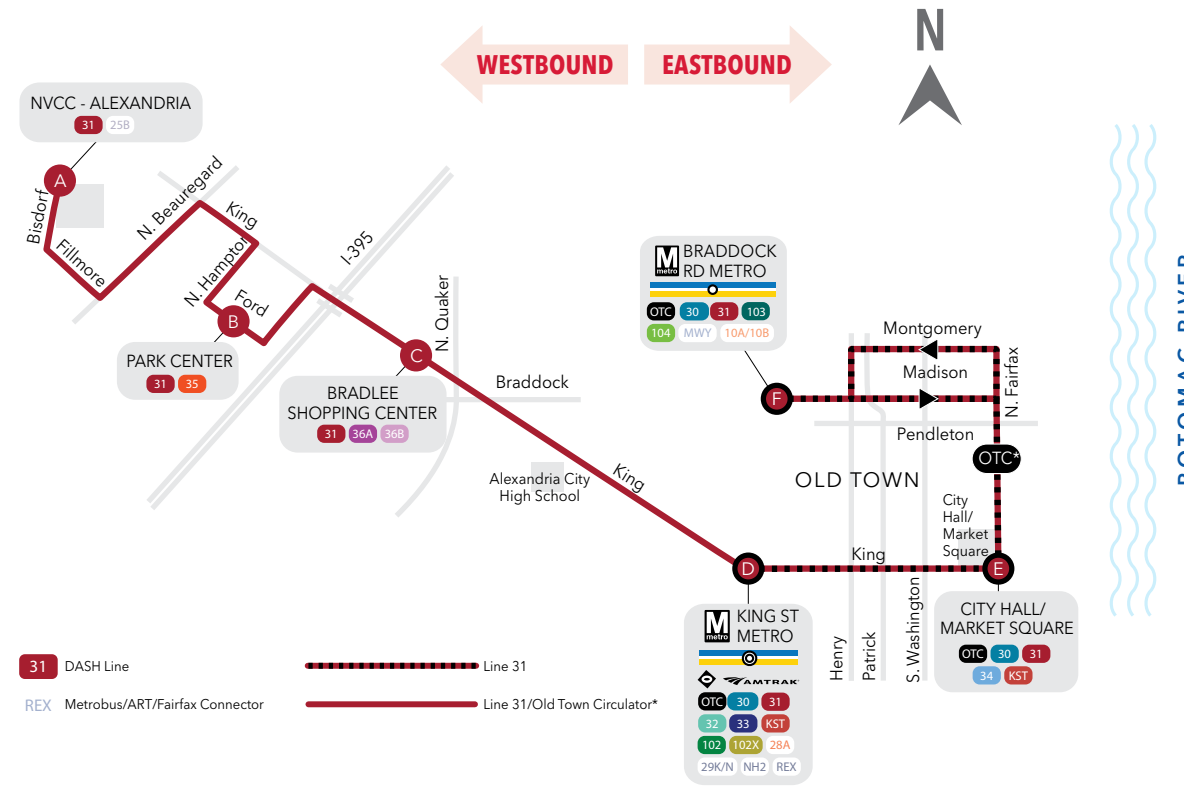

**\*Old Town Circulator (OTC)**  
 The Old Town Circulator (OTC) combines three separate routes (Lines 30, 31, and the King Street Trolley) in Old Town Alexandria, running every 5-15 minutes all day, seven days per week.

**SERVICE ADVISORY**

Weekdays 3:30pm - 6:30pm: Line 30 Eastbound towards Braddock Road Metro does not serve stops at Roth Street, Witter Drive or 2712 Duke Street. Use stops at Sweeley Street or Moncure Drive.

Serving  
Braddock Rd Metro > City Hall > Old Town > King St Metro > Alexandria Commons > Foxchase > Duke St > Landmark Transit Center > Van Dorn Plaza > Whiting St > Van Dorn Metro

**M** Braddock Road → **M** Van Dorn