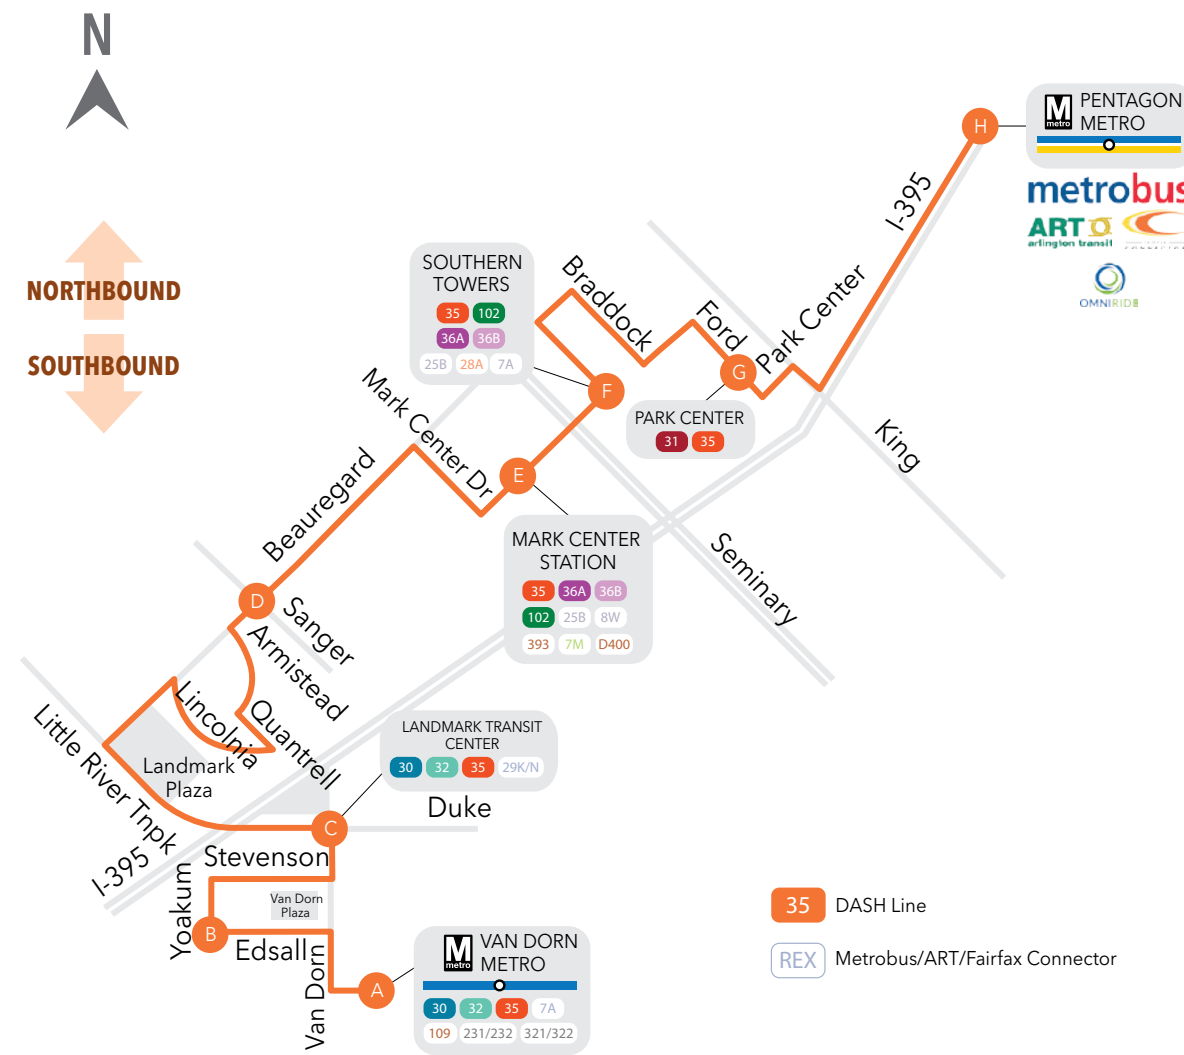

Serving Van Dorn Metro > Yoakum Pkwy > Landmark Transit Center > Landmark Plaza > Beauregard St > Mark Center > Southern Towers > Parke Center > Pentagon Metro

Holidays with Service Changes

Holidays with Sunday Service
5/26 (Memorial Day), 7/4 (Independence Day), 9/1 (Labor Day), 11/27 (Thanksgiving Day),
12/25 (Christmas Day), 1/1/2026 (New Year's Day)

Holidays with Saturday Service
1/20 (Martin Luther King, Jr. Day), 2/17 (President's Day), 10/13 (Indigenous People's Day)