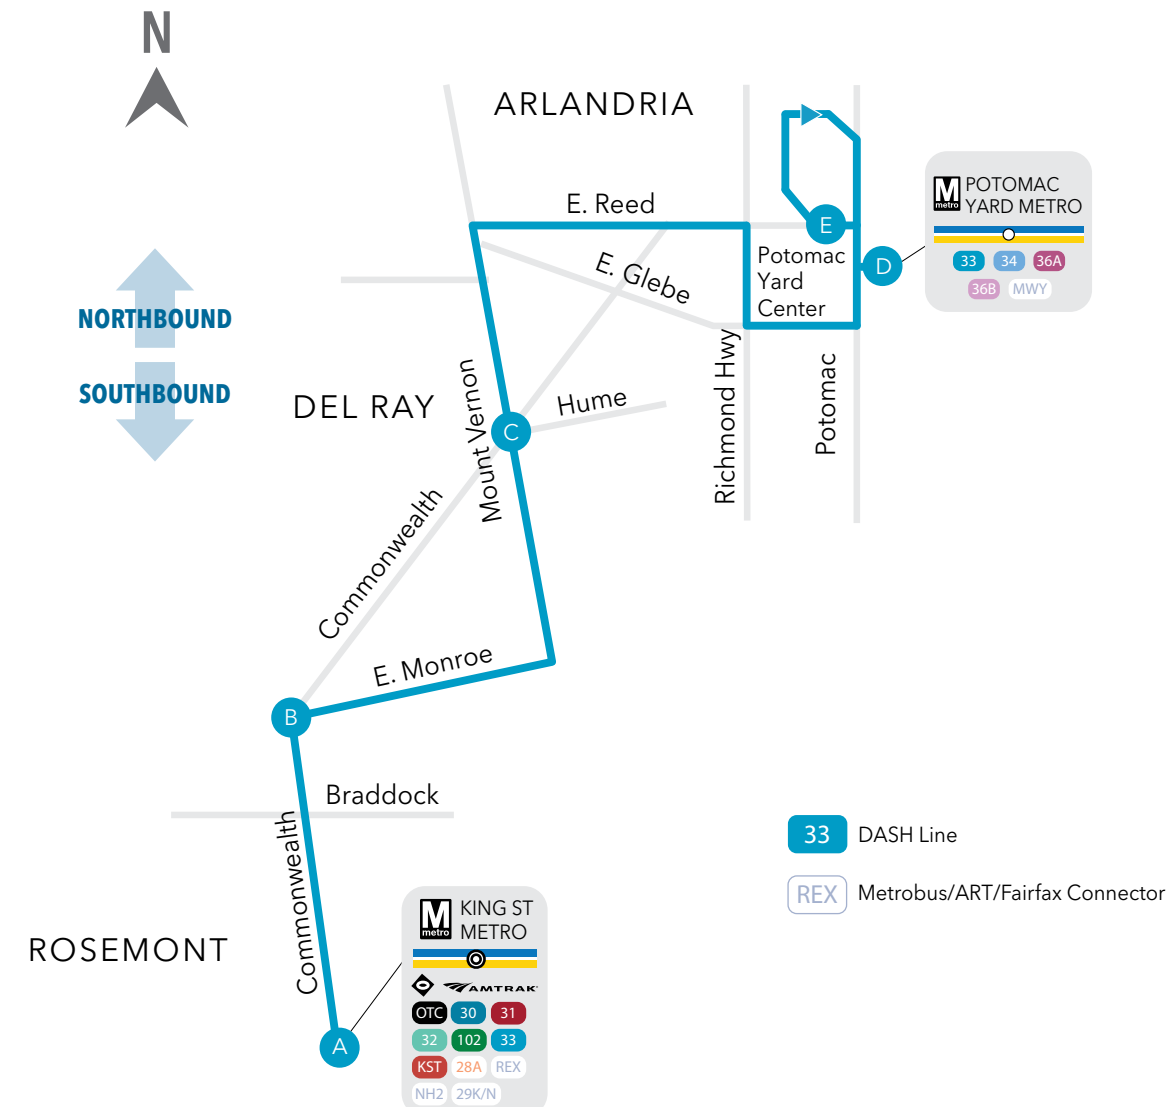

LINE 33

Northbound

M King Street → **M Potomac Yard**
Serving King Street Metro > Commonwealth Avenue > Mt Vernon Ave/Del Ray > Arlandria > Potomac Yard Metro > Potomac Yard Center >

Holidays with Service Changes

Holidays with Sunday Service
5/26 (Memorial Day), 7/4 (Independence Day), 9/1 (Labor Day), 11/27 (Thanksgiving Day), 12/25 (Christmas Day), 1/1/2026 (New Year's Day)

Holidays with Saturday Service
1/20 (Martin Luther King, Jr. Day), 2/17 (President's Day), 10/13 (Indigenous People's Day)