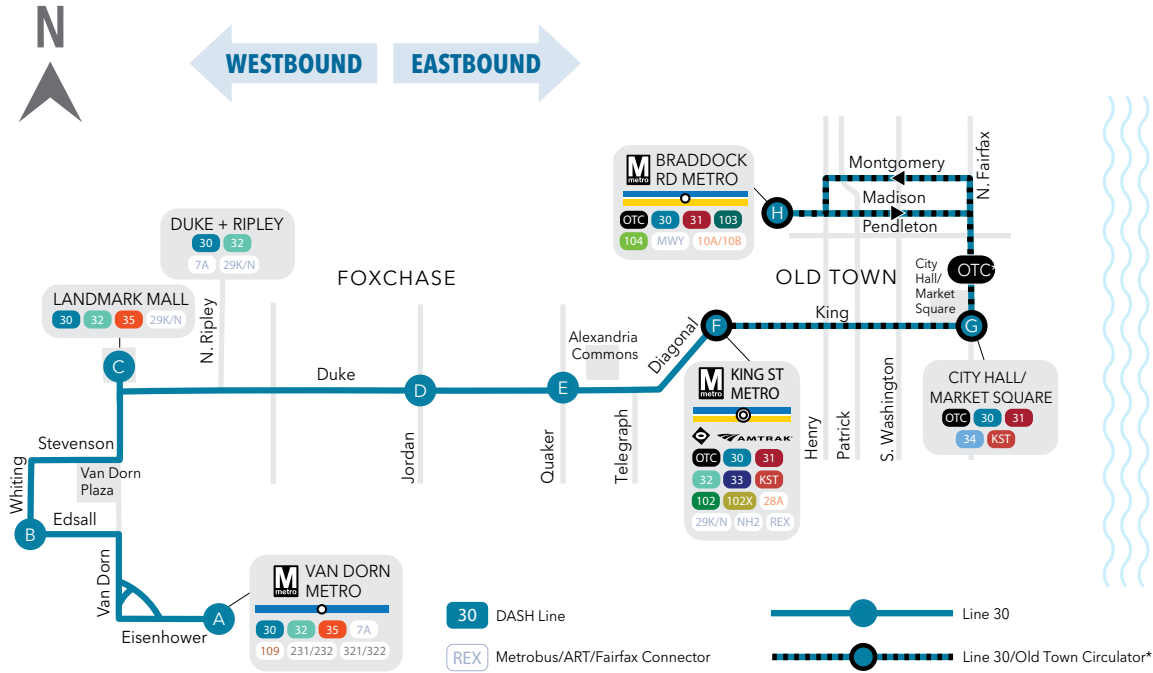

# Traveling in Alexandria?

FIND OUT HOW TO GO WITH

- Locate bikeshare stations
- Visit the GO Alex Mobile Store
- Request ridematching for your commute

For more information, please visit us at [alexandriava.gov/GOAlex](http://alexandriava.gov/GOAlex) or email us at [GOAlex@alexandriava.gov](mailto:GOAlex@alexandriava.gov)

# LINE 30

Eastbound

Serving  
**M Van Dorn** → **M Braddock Road**  
 Van Dorn Metro > Whiting St > Van Dorn Plaza > Landmark Transit Center > Duke St > Foxchase > Alexandria Commons > King St Metro > Old Town > City Hall > Braddock Rd Metro

**\*Old Town Circulator (OTC)**  
 The Old Town Circulator (OTC) combines three separate routes (Lines 30, 31, and the King Street Trolley) in Old Town Alexandria, running every 5-15 minutes all day, seven days per week.