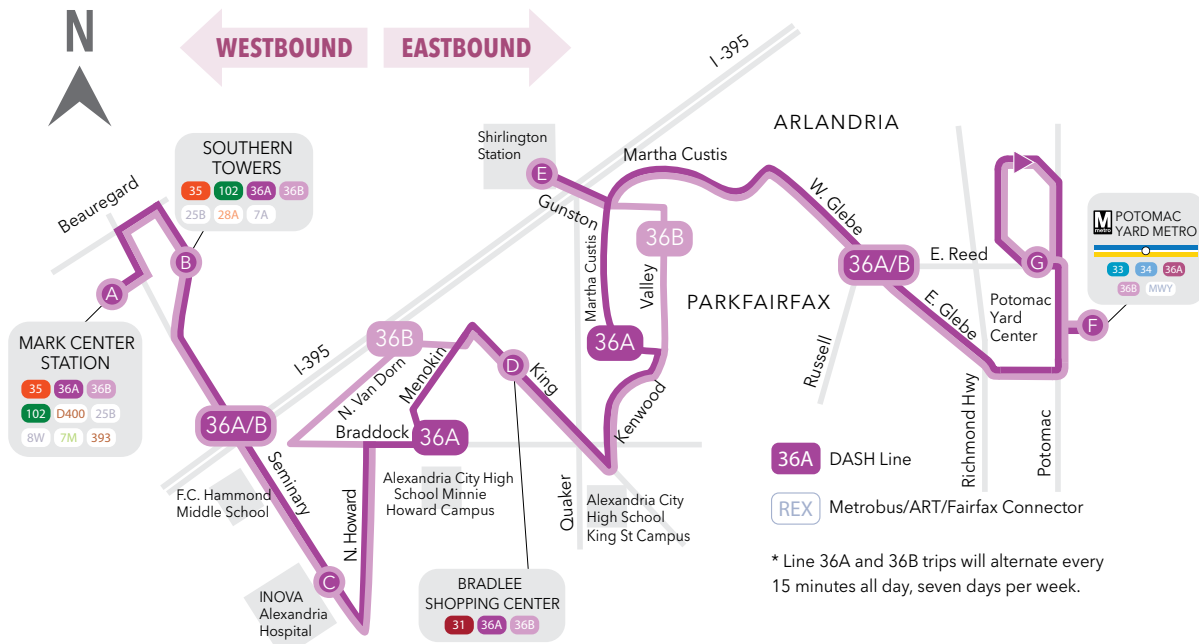

LINE 36 A/B

Eastbound

Serving
Mark Center → Southern Towers → Alexandria Hospital → Menokin Dr/Park Place → ACHS Minnie Howard Campus (36A only) → Bradlee Shopping Center → ACHS King St Campus → Shrlington Station → Parkfairfax → W Glebe Rd → Potomac Yard Metro → Potomac Yard Center

Mark Center → Potomac Yard Center

36A DASH Line
REX Metrobus/ART/Fairfax Connector

* Line 36A and 36B trips will alternate every 15 minutes all day, seven days per week.

Holidays with Service Changes

Holidays with Sunday Service

5/26 (Memorial Day), 7/4 (Independence Day), 9/1 (Labor Day), 11/27 (Thanksgiving Day), 12/25 (Christmas Day), 1/1/2026 (New Year's Day)

Holidays with Saturday Service

1/20 (Martin Luther King, Jr. Day), 2/17 (President's Day), 10/13 (Indigenous People's Day)

	BAY 06 MARK CENTER STATION ID #4001018	SOUTHERN TOWERS ID #4000360	INOVA ALEXANDRIA HOSPITAL ID #4001489	BRADLEE SHOPPING CENTER ID #4000591	BAY G SHIRLINGTON STATION ID #6001365	BAY B POTOMAC YARD METRO ID #4009981	OLD NAVY POTOMAC YARD CENTER FINAL STOP
	A	B	C	D	E	F	G
MONDAY - FRIDAY							
36A	5:55a	5:58a	6:03a	6:12a	6:22a	6:36a	6:38a
36B	6:10a	6:13a	6:18a	6:27a	6:37a	6:51a	6:53a
36A	6:25a	6:28a	6:33a	6:42a	6:52a	7:06a	7:08a
36B	6:40a	6:43a	6:48a	6:57a	7:07a	7:21a	7:23a
36A	6:55a	6:58a	7:03a	7:12a	7:22a	7:36a	7:38a
36B	7:10a	7:13a	7:18a	7:27a	7:37a	7:51a	7:53a
36A	7:25a	7:28a	7:33a	7:42a	7:52a	8:06a	8:08a
36B	7:40a	7:43a	7:48a	7:57a	8:07a	8:21a	8:23a
36A	7:55a	7:58a	8:03a	8:12a	8:22a	8:36a	8:38a
36A	8:02a	8:05a	8:10a	8:19a	--	--	--
36B	8:10a	8:13a	8:18a	8:27a	8:37a	8:51a	8:53a
36A	8:25a	8:28a	8:33a	8:42a	8:52a	9:06a	9:08a
36B	8:40a	8:43a	8:48a	8:57a	9:07a	9:21a	9:23a
36A	8:55a	8:58a	9:03a	9:12a	9:22a	9:36a	9:38a
36B	9:10a	9:13a	9:18a	9:27a	9:37a	9:51a	9:53a

(schedule continued on next page)

LINE 36 A/B

Mark Center → Potomac Yard Center
Eastbound