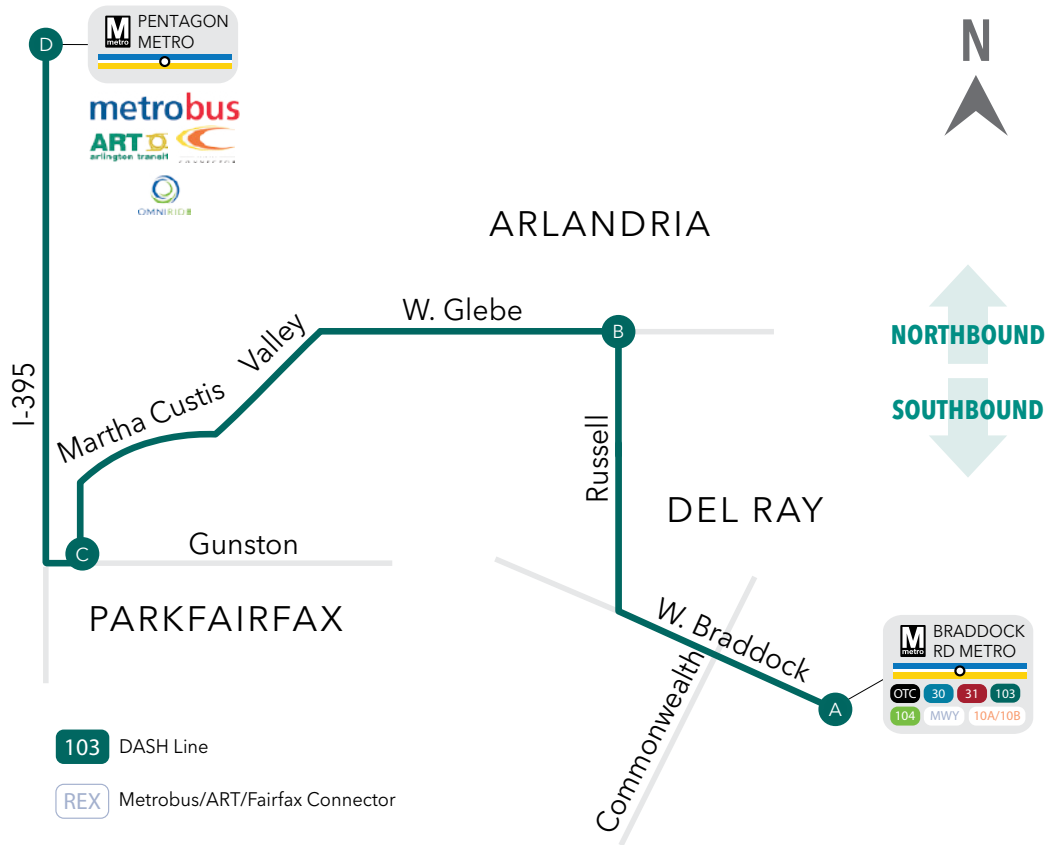

LINE 103

Northbound

M Braddock Road → **M** Pentagon
Serving
Braddock Road Metro > Russell Rd > Arlandria > W Glebe Rd > Parkfairfax > Pentagon Metro

Holidays with Service Changes

Holidays with Sunday Service
5/26 (Memorial Day), 7/4 (Independence Day), 9/1 (Labor Day), 11/27 (Thanksgiving Day), 12/25 (Christmas Day), 1/1/2026 (New Year's Day)

Holidays with Saturday Service
1/20 (Martin Luther King, Jr. Day), 2/17 (President's Day), 10/13 (Indigenous People's Day)

LINE 103

Southbound

M Pentagon → **M** Braddock Road
Serving
Pentagon Metro > Parkfairfax > W Glebe Rd > Arlandria > Russell Rd > Braddock Road Metro

	BAY E BRADDOCK RD METRO ID #4000591	RUSSELL RD & W GLEBE RD ID #4000673	MARTHA CUSTIS DR & GUNSTON RD ID #4000423	PENTAGON METRO FINAL STOP ID #4000423
	A	B	C	D
MONDAY - FRIDAY	6:00a	6:10a	6:17a	6:26a
	6:30a	6:40a	6:47a	6:56a
	7:00a	7:10a	7:17a	7:26a
	7:30a	7:40a	7:47a	7:56a
	8:00a	8:10a	8:17a	8:26a
	8:30a	8:40a	8:47a	8:56a
	9:00a	9:10a	9:17a	9:26a
	9:30a	9:40a	9:47a	9:56a
	3:00p	3:10p	3:17p	3:24p
	3:30p	3:40p	3:47p	3:54p
	4:00p	4:10p	4:17p	4:24p
	4:30p	4:40p	4:47p	4:54p
	5:00p	5:10p	5:17p	5:24p
	5:30p	5:40p	5:47p	5:54p
	6:00p	6:10p	6:17p	6:24p
	6:30p	6:40p	6:47p	6:54p
	7:00p	7:10p	7:17p	7:24p
7:30p	7:40p	7:47p	7:54p	
8:00p	8:10p	8:17p	8:24p	

	BAY U1 PENTAGON METRO ID #6000935	MARTHA CUSTIS DR & GUNSTON RD ID #4000422	RUSSELL RD & W GLEBE RD ID #4000776	BAY E BRADDOCK RD METRO FINAL STOP ID #4000591
	D	C	B	A
MONDAY - FRIDAY	6:00a	6:09a	6:15a	6:25a
	6:30a	6:39a	6:45a	6:55a
	7:00a	7:09a	7:15a	7:25a
	7:30a	7:39a	7:45a	7:57a
	8:00a	8:09a	8:15a	8:27a
	8:30a	8:39a	8:45a	8:57a
	9:00a	9:09a	9:15a	9:25a
	9:30a	9:39a	9:45a	9:55a
	3:00p	3:09p	3:15p	3:25p
	3:30p	3:39p	3:45p	3:55p
	4:00p	4:09p	4:15p	4:25p
	4:30p	4:39p	4:45p	4:59p
	5:00p	5:09p	5:15p	5:29p
	5:30p	5:39p	5:45p	5:59p
	6:00p	6:09p	6:15p	6:29p
	6:30p	6:39p	6:45p	6:59p
	7:00p	7:09p	7:15p	7:25p
7:30p	7:39p	7:45p	7:55p	
8:00p	8:09p	8:15p	8:25p