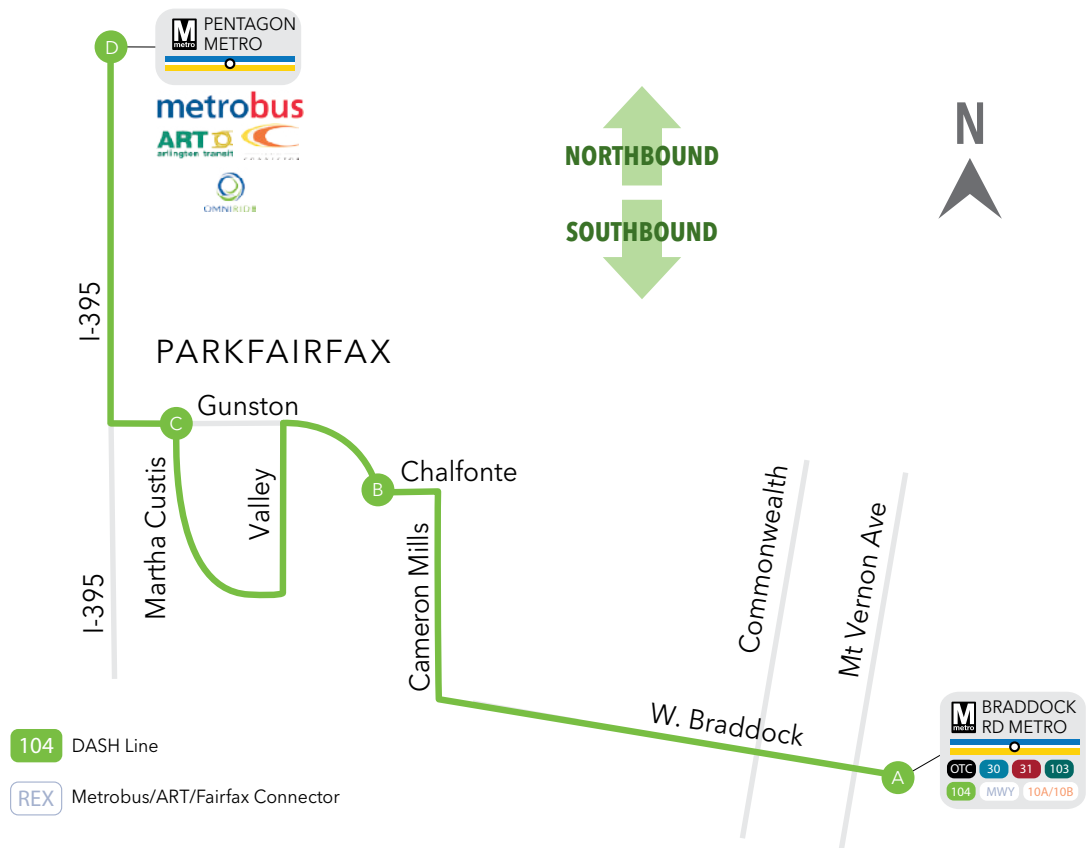

LINE 104 Northbound

Serving
M Braddock Road → **M Pentagon**
Braddock Road Metro > W Braddock Rd > Cameron Mills Rd > Parkfairfax > Pentagon Metro

Holidays with Service Changes

Holidays with Sunday Service
5/26 (Memorial Day), 7/4 (Independence Day), 9/1 (Labor Day), 11/27 (Thanksgiving Day), 12/25 (Christmas Day), 1/1/2026 (New Year's Day)

Holidays with Saturday Service
1/20 (Martin Luther King, Jr. Day), 2/17 (President's Day), 10/13 (Indigenous People's Day)

LINE 104 Southbound

Serving
M Pentagon → **M Braddock Road**
Pentagon Metro > Parkfairfax > Cameron Mills Rd > W Braddock Rd > Braddock Road Metro

	BAY E BRADDOCK ROAD METRO ID #4000591	GUNSTON RD & CHALFONTE DR ID #4000727	MARTHA CUSTIS DR & GUNSTON RD ID #4000840	PENTAGON METRO FINAL STOP
	A	B	C	D
MONDAY - FRIDAY	6:15a	6:22a	6:29a	6:38a
	6:45a	6:52a	6:59a	7:08a
	7:15a	7:22a	7:29a	7:38a
	7:45a	7:55a	8:02a	8:11a
	8:15a	8:25a	8:32a	8:41a
	8:45a	8:55a	9:01a	9:10a
	9:15a	9:25a	9:31a	9:40a
	9:45a	9:53a	9:59a	10:08a
	3:15p	3:23p	3:29p	3:38p
	3:45p	3:55p	3:59p	4:06p
	4:15p	4:25p	4:29p	4:36p
	4:45p	4:55p	4:59p	5:06p
	5:15p	5:25p	5:29p	5:36p
	5:45p	5:55p	5:59p	6:06p
	6:15p	6:25p	6:29p	6:36p
	6:45p	6:55p	6:59p	7:06p
	7:15p	7:25p	7:29p	7:36p
	7:45p	7:55p	7:59p	8:06p
	8:15p	8:25p	8:29p	8:36p

	BAY U1 PENTAGON METRO ID #6000935	MARTHA CUSTIS DR & GUNSTON RD ID #4000843	GUNSTON RD & CHALFONTE DR ID #4000726	BAY E BRADDOCK ROAD METRO FINAL STOP
	D	C	B	A
MONDAY - FRIDAY	6:45a	6:54a	6:58a	7:09a
	7:15a	7:24a	7:28a	7:39a
	7:45a	7:54a	7:58a	8:09a
	8:15a	8:24a	8:28a	8:39a
	8:45a	8:54a	8:58a	9:09a
	9:15a	9:24a	9:28a	9:39a
	9:45a	9:54a	9:58a	10:09a
	3:15p	3:24p	3:28p	3:39p
	3:45p	3:54p	3:58p	4:09p
	4:15p	4:24p	4:28p	4:39p
	4:45p	4:54p	4:58p	5:09p
	5:15p	5:24p	5:28p	5:39p
	5:45p	5:54p	5:58p	6:09p
	6:15p	6:24p	6:28p	6:39p
	6:45p	6:54p	6:58p	7:09p
	7:15p	7:24p	7:28p	7:39p
	7:45p	7:54p	7:58p	8:09p
	8:15p	8:24p	8:28p	8:39p