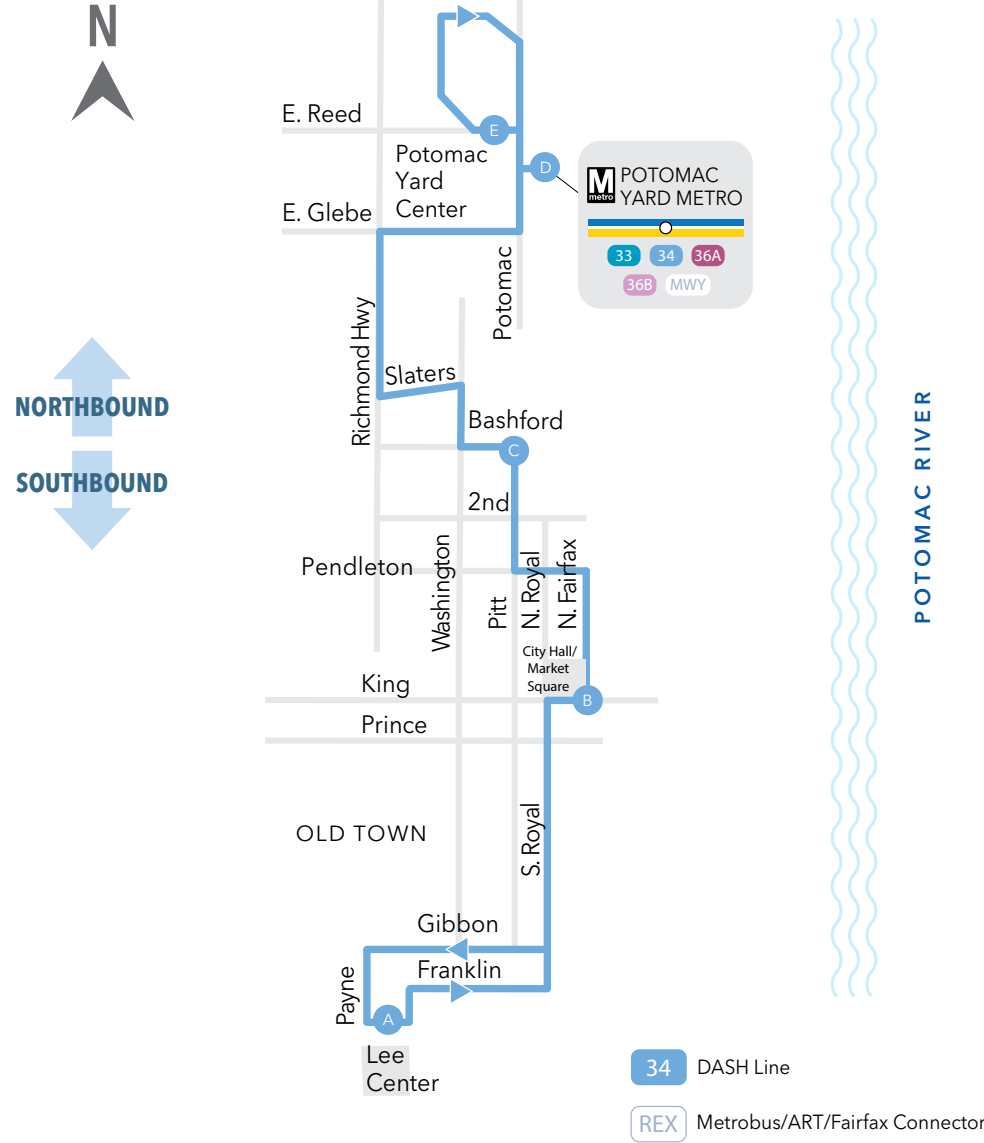

LINE 34

Northbound

Serving
Lee Center > South Royal Street > City Hall > North Fairfax Street > Slaters Lane > Potomac Yard Metro > Potomac Yard Center

Lee Center → Potomac Yard Center

Holidays with Service Changes

Holidays with Sunday Service

5/26 (Memorial Day), 7/4 (Independence Day), 9/1 (Labor Day), 11/27 (Thanksgiving Day), 12/25 (Christmas Day), 1/1/2026 (New Year's Day)

Holidays with Saturday Service

1/20 (Martin Luther King, Jr. Day), 2/17 (President's Day), 10/13 (Indigenous People's Day)

LINE 34

Northbound
Lee Center → Potomac Yard Center

	JEFFERSON & FAYETTE LEE CENTER ID #4000551	FAIRFAX AND KING CITY HALL/MARKET SQUARE ID #4000743	BASHFORD LN & N PITT ST ID #4000761	BAY B POTOMAC YARD METRO ID #4009981	OLD NAVY POTOMAC YARD CENTER FINAL STOP
	A	B	C	D	E
MONDAY - FRIDAY	5:00a	5:07a	5:14a	5:22a	5:24a
	5:30a	5:37a	5:44a	5:52a	5:54a
	6:00a	6:07a	6:14a	6:22a	6:24a
	6:30a	6:37a	6:44a	6:52a	6:54a
	7:00a	7:07a	7:14a	7:22a	7:24a
	7:30a	7:37a	7:44a	7:52a	7:54a
	8:00a	8:07a	8:14a	8:22a	8:24a
	8:30a	8:37a	8:44a	8:52a	8:54a
	9:00a	9:07a	9:14a	9:22a	9:24a
	9:30a	9:37a	9:44a	9:52a	9:54a
	10:00a	10:07a	10:14a	10:22a	10:24a
	10:30a	10:37a	10:44a	10:52a	10:54a
	11:00a	11:07a	11:14a	11:22a	11:24a
	11:30a	11:37a	11:44a	11:52a	11:54a
	12:00p	12:07p	12:14p	12:22p	12:24p
	12:30p	12:37p	12:44p	12:52p	12:54p
	1:00p	1:07p	1:14p	1:22p	1:24p
	1:30p	1:37p	1:44p	1:52p	1:54p
	2:00p	2:07p	2:14p	2:22p	2:24p
	2:30p	2:37p	2:44p	2:52p	2:54p
3:00p	3:07p	3:14p	3:22p	3:24p	
3:30p	3:37p	3:44p	3:52p	3:54p	
4:00p	4:07p	4:14p	4:22p	4:24p	
4:30p	4:37p	4:44p	4:52p	4:54p	
5:00p	5:07p	5:14p	5:22p	5:24p	
5:30p	5:37p	5:44p	5:52p	5:54p	
6:00p	6:07p	6:14p	6:22p	6:24p	
6:30p	6:37p	6:44p	6:52p	6:54p	
7:00p	7:07p	7:14p	7:22p	7:24p	
7:30p	7:37p	7:44p	7:52p	7:54p	
8:00p	8:07p	8:14p	8:22p	8:24p	
8:30p	8:37p	8:44p	8:52p	8:54p	
9:00p	9:07p	9:14p	9:22p	9:24p	
9:30p	9:37p	9:44p	9:52p	9:54p	
10:00p	10:07p	10:14p	10:22p	10:24p	

(schedule continued on next page)