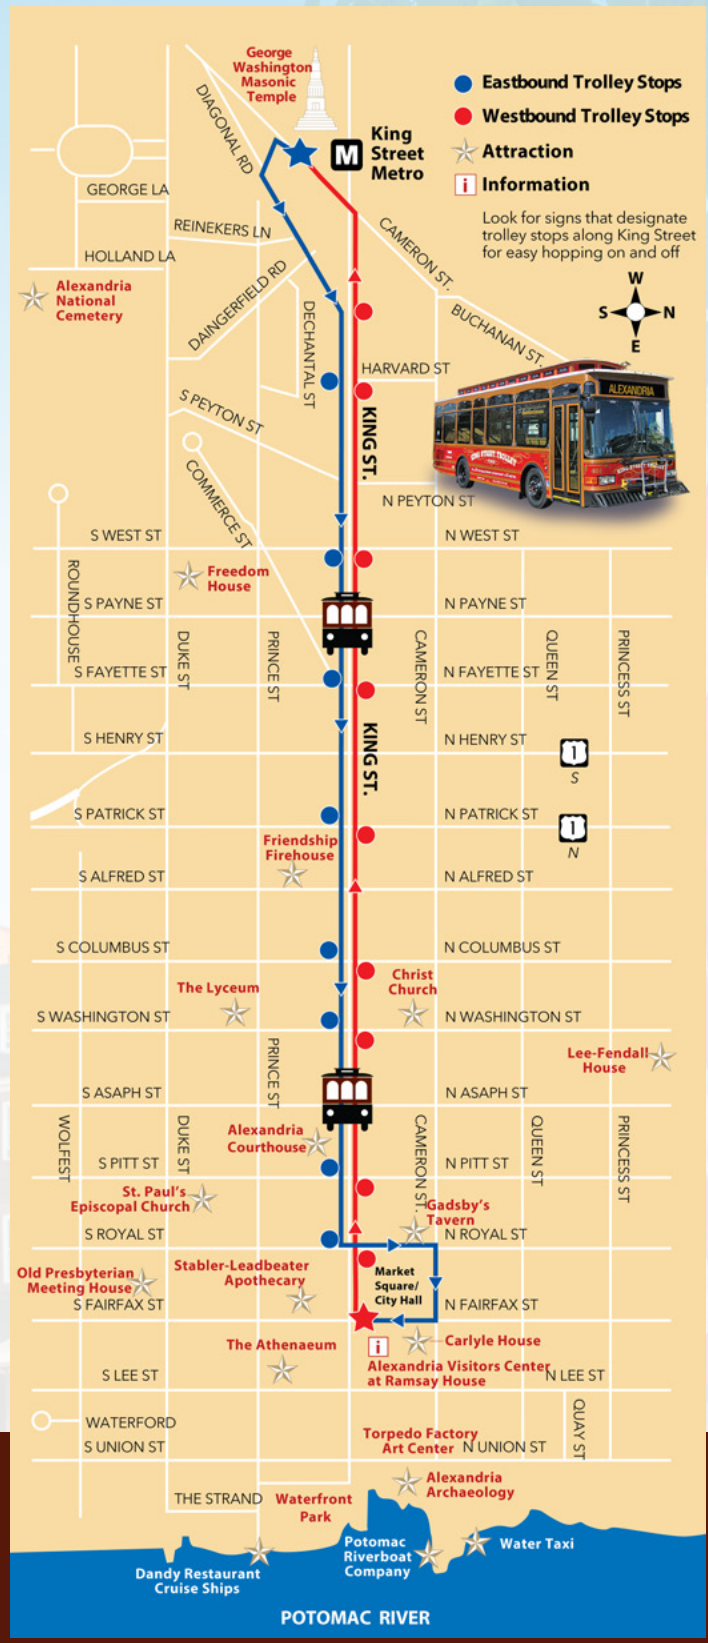

Trolley provided by:
CITY OF ALEXANDRIA VIRGINIA

Trolley operated by:
DASH