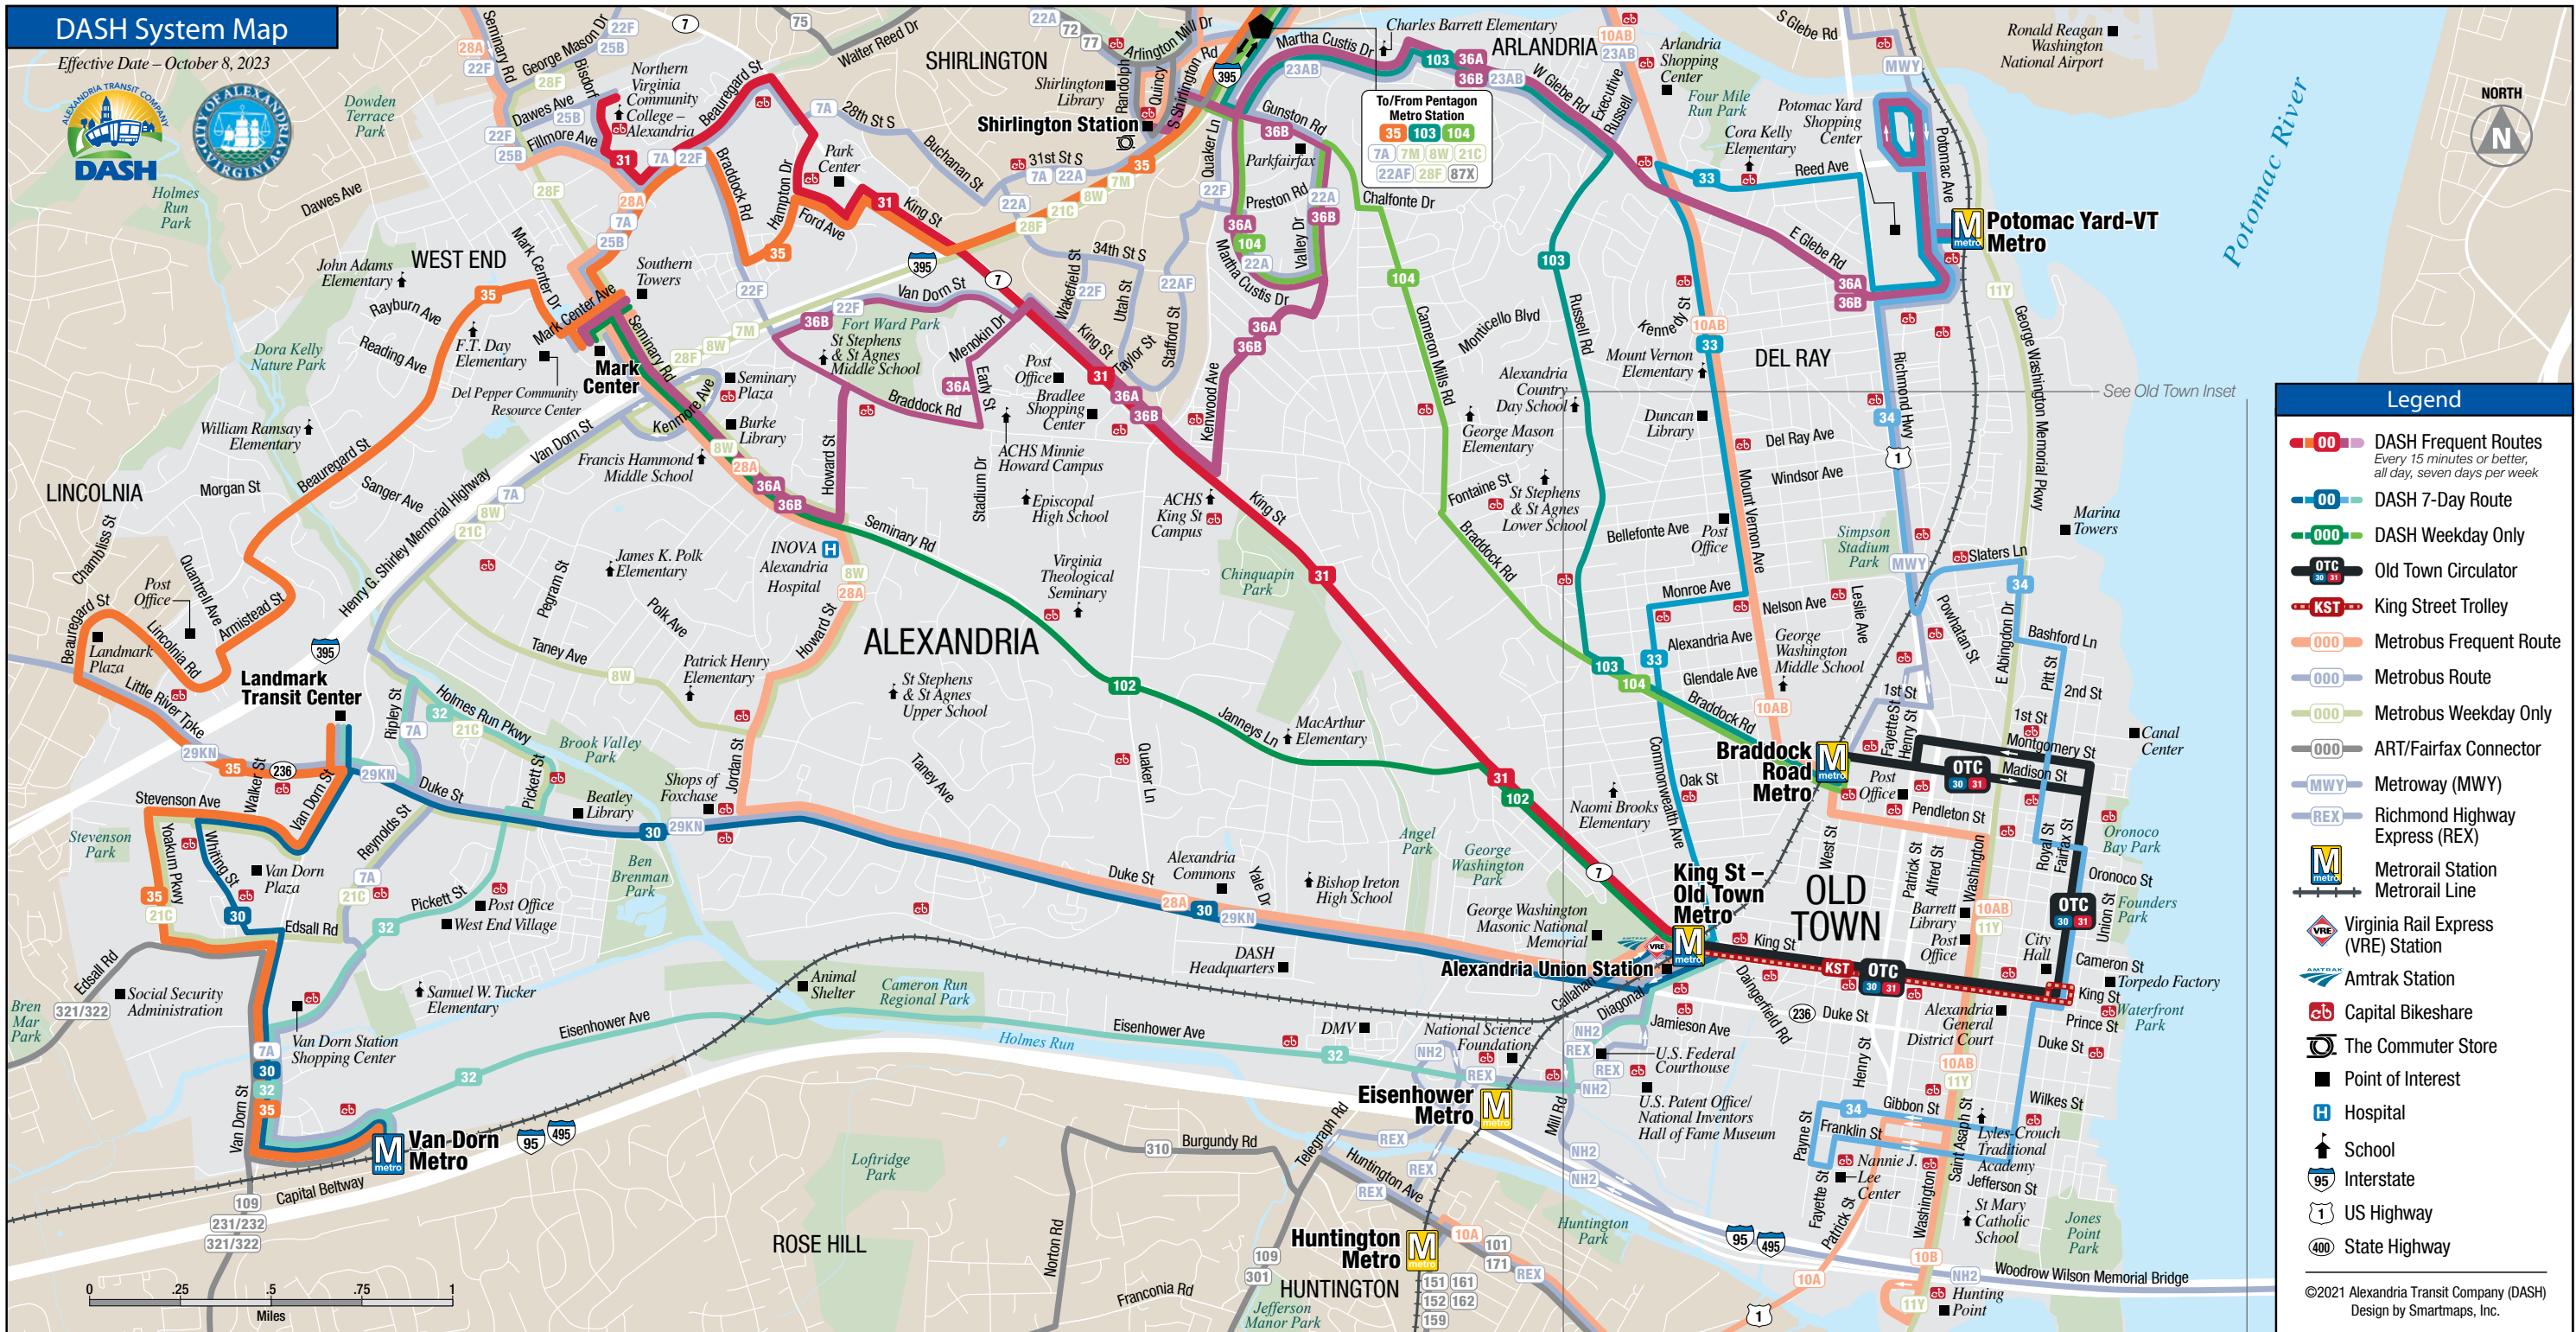

DASH System Map

Effective Date – October 8, 2023

To/From Pentagon Metro Station
35 103 104
7A 7M 8W 21C
22AF 28F 87X

Legend

- DASH Frequent Routes
  Every 15 minutes or better, all day, seven days per week
- DASH 7-Day Route
- DASH Weekday Only
- Old Town Circulator
- King Street Trolley
- Metrobus Frequent Route
- Metrobus Route
- Metrobus Weekday Only
- ART/Fairfax Connector
- Metroway (MWY)
- Richmond Highway Express (REX)
- Metrorail Station
- Metrorail Line
- Virginia Rail Express (VRE) Station
- Amtrak Station
- Capital Bikeshare
- The Commuter Store
- Point of Interest
- Hospital
- School
- Interstate
- US Highway
- State Highway

©2021 Alexandria Transit Company (DASH)
Design by Smartmaps, Inc.