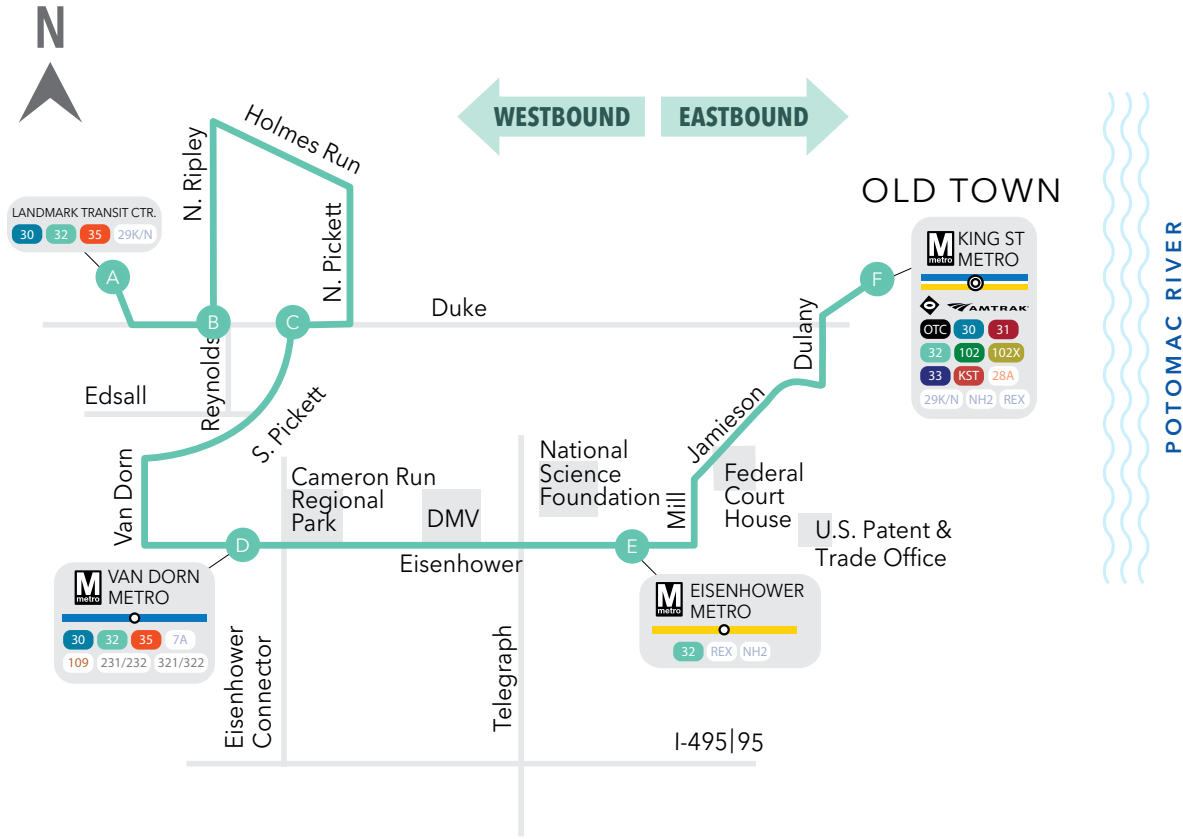

**\*Old Town Circulator (OTC)**  
 The Old Town Circulator (OTC) combines three separate routes (Lines 30, 31, and the King Street Trolley) in Old Town Alexandria, running every 5-15 minutes all day, seven days per week.

(schedule continued on next page)

	BAY D BRADDOCK RD METRO ID #4000598	FAIRFAX AND KING CITY HALL/ MARKET SQUARE ID #4000820	BAY A KING ST METRO ID #4001118	BRADLEE SHOPPING CENTER ID #4000492	FORD AVE & PARK CENTER DR ID #4000716	NVCC ALEXANDRIA FINAL STOP
	F	E	D	C	B	A
--	--	5:28p	5:39p	5:43p	5:50p	
5:21p	5:29p	5:42p	5:53p	5:57p	6:04p	
--	--	5:58p	6:09p	6:13p	6:20p	
5:51p	5:59p	6:12p	6:23p	6:27p	6:34p	
--	--	6:28p	6:39p	6:43p	6:50p	
6:21p	6:29p	6:42p	6:53p	6:57p	7:04p	
--	--	6:58p	7:09p	7:13p	7:20p	
6:51p	6:59p	7:12p	7:23p	7:27p	7:34p	
--	--	7:28p	7:39p	7:43p	7:50p	
7:21p	7:29p	7:42p	7:53p	7:57p	8:04p	
--	--	7:58p	8:09p	8:13p	8:20p	
7:51p	7:59p	8:12p	8:23p	8:27p	8:34p	
--	--	8:28p	8:39p	8:43p	8:50p	
8:21p	8:29p	8:42p	8:53p	8:57p	9:04p	
--	--	8:58p	9:09p	9:13p	9:20p	
8:51p	8:59p	9:12p	9:23p	9:27p	9:34p	
--	--	9:28p	9:39p	9:43p	9:50p	
9:21p	9:29p	9:40p	9:51p	9:55p	10:02p	
9:51p	9:59p	10:10p	10:21p	10:25p	10:32p	
10:21p	10:29p	10:40p	10:51p	10:55p	11:02p	
10:51p	10:59p	11:10p	11:21p	11:25p	11:32p	
11:21p*	11:29p*	11:40p*	11:51p*	11:55p*	12:02a*	
11:51p*	11:59p*	12:10a*	12:21a*	12:25a*	12:32a*	
12:21a*	12:29a*	12:40a*	12:51a*	12:55a*	1:02a*	

# LINE 32

Eastbound

Serving  
**Landmark Transit Center** → **M King Street**  
 National Science Foundation → Eisenhower Metro → U.S. Patent & Trade Office → King Street Metro

- 32** DASH Line
- REX** Metrobus/ART/Fairfax Connector